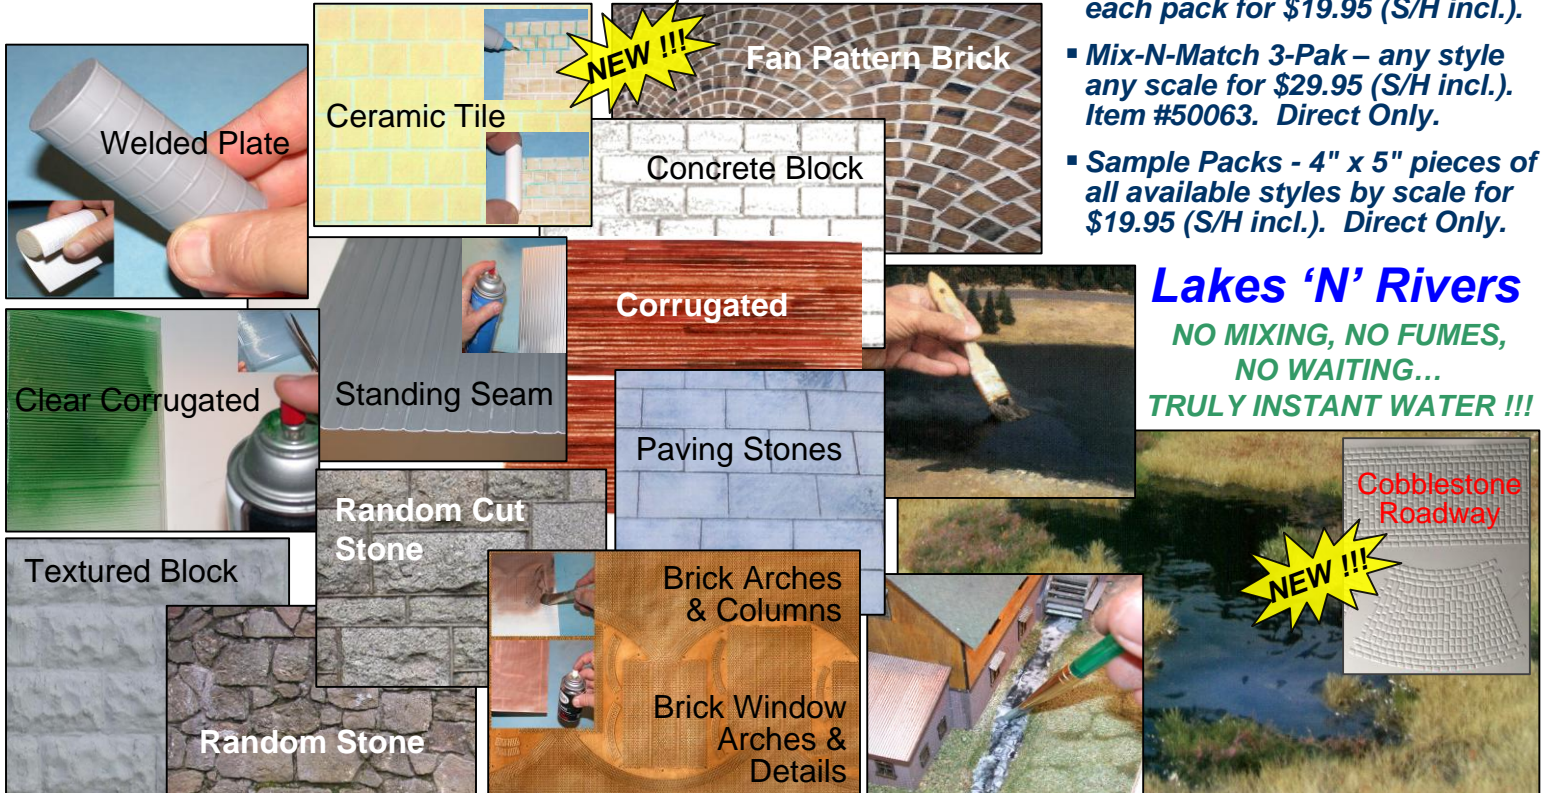

# MODEL BUILDER'S SUPPLY LINE™

Over 60 different styles of plastic building sheets !!!

- No special glue... easy to cut & glue .020" thick styrene !
- No loafin'... crisp well defined mortar lines !
- No seams... large 11" x 14" sheets (2 Sheets Per Pack) !
- No unnatural colors... easy to color white sheets !