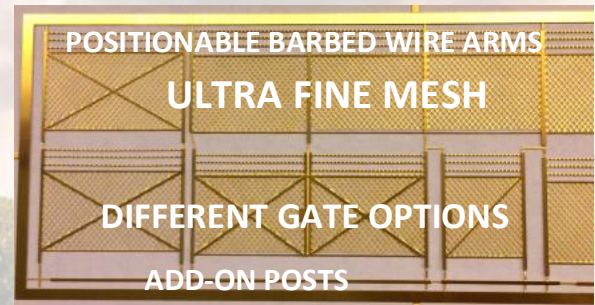

MODEL BUILDER'S SUPPLY LINE

PHOTO-ETCHED FENCE & MORE...
N-SCALE

NEW 3-D TOOLING... ULTRA FINE MESH... ADD-ON POST DETAILS... WOOD & BARK TEXTURES... MULTIPLE GATE OPTIONS... 250' to 550' LENGTH PACKS !!!

SPLIT RAIL
550' #61063

BARBED WIRE 550' #61064

250' #61044 or 550' #61052

250' #61045 or 550' #61053

250' #61049 or 550' #61056

250' #61046 or 550' #61054

250' #61068 or 550' #61074

250' #61047 or 550' #61055

250' #61050 or 550' #61057

550' w/GRATES #61051 $26.95

620' 3 STYLES #61072 $22.95

INDUSTRIAL RAILING

450' w/STAIRS #61067

12' SECURITY 275' #61065

4' CHAIN LINK 550' #61066

C-THRU GRATE PANELS

PANELS & BRACES #61073

250' PACKS - $15.95 or Two for $27.95*
275'-550' PACKS - $19.95 or Two for $35.95*

*DIRECT SALE ONLY
EXCLUDES #61051/#61072
INCLUDES USA SHIPPING

THENARCH.COM

607-746-8416

thenarch.com@gmail.com