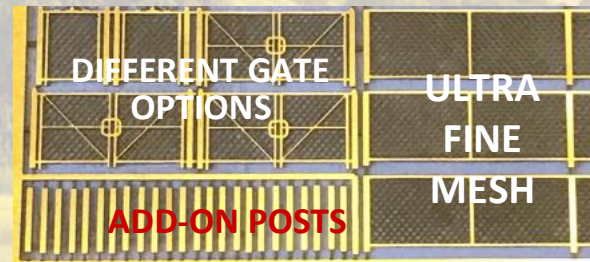

## INDUSTRIAL RAILING

450' w/STAIRS #61067

12' SECURITY 275' #61065

4' CHAIN LINK 550' #61066

## C-THRU GRATE PANELS

PANELS & BRACES #61073

250' PACKS - \$15.95 or Two for \$27.95\*  
275'-550' PACKS - \$19.95 or Two for \$35.95\*

\*DIRECT SALE ONLY  
EXCLUDES #61051/#61072  
INCLUDES USA SHIPPING