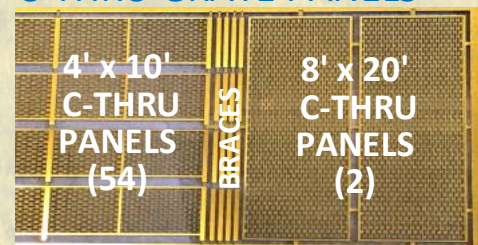

## INDUSTRIAL RAILING

450' w/STAIRS #61067

12' SECURITY 275' #61065

4' CHAIN LINK 550' #61066

## C-THRU GRATE PANELS

PANELS & BRACES #61073

250' PACKS - \$15.95 or Two for \$27.95\*  
275'-550' PACKS - \$19.95 or Two for \$35.95\*

\*DIRECT SALE ONLY  
EXCLUDES #61051/#61072  
INCLUDES USA SHIPPING