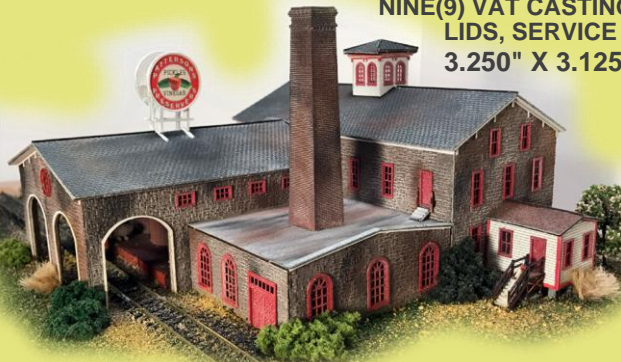

LASER-CUT MICRO-PLYWOOD
SUPPORT SYSTEM WITH SELF
STICK STONEWORK

OVER FIVE(5) DOZEN WINDOWS,
DOORS & RESIN CASTINGS

FULL-COLOR SIGN SHEET

STEP-BY-STEP TEXT, SCALE
DRAWINGS & PROGRESS PHOTOS

PICKLE CAR KITS AVAILABLE IN OUR NEW SHAPEWAYS SHOP !!!