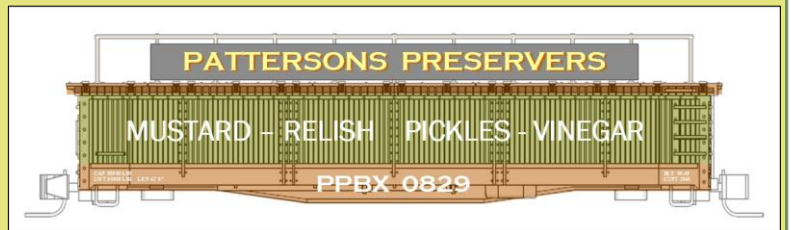

SCENIC
DETAILS &
FIGURES
AVAILABLE
SEPARATELY

LASER-CUT MICRO-PLYWOOD
SUPPORT SYSTEM WITH SELF
STICK STONEWORK

OVER FIVE(5) DOZEN WINDOWS,
DOORS & RESIN CASTINGS

FULL-COLOR SIGN SHEET

STEP-BY-STEP TEXT, SCALE
DRAWINGS & PROGRESS PHOTOS

PICKLE CAR KITS AVAILABLE IN OUR NEW SHAPEWAYS SHOP !!!

3-D PRINTED PICKLE CAR KITS
ALSO INCLUDE: 1 OF 4 DIFFERENT
VINTAGE DECAL & ROOF SIGN SETS,
CAR WEIGHTS, BRONZE TIE RODS,
PHOTO-ETCHED LADDERS, STIRRUPS
& ROOF SIGN AND MICRO-TRAINS
TRUCKS & COUPLERS.