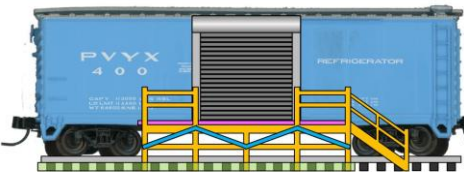

TRACKSIDE SERIES

KITS #5 & 6

Box Car Storage #10034 \$45.95
 Re-purposed Box Car w/Trucks & Couplers
 Laser-Cut Loading Dock & Stairway
 Includes All Detail Parts Shown

ENOUGH PARTS TO BUILD TWO MORE STORAGE UNITS USING MODELER SUPPLIED BOXCARS !!!

KIT PROVIDED BOXCAR

MODELER PROVIDED BOXCAR

MODELER PROVIDED BOXCAR

Ash & Coal Loader
#10035 \$39.95

Hopper w/Trucks, Couplers & Load Insert
 Laser-Cut Ash & Coal Loading Tower
 Cinder Bogie, Ladder & Cables
 Under Track Unloading Pit