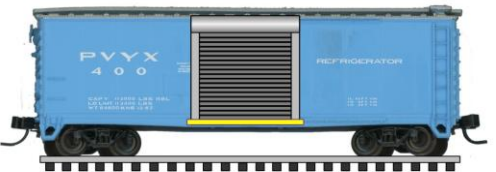

TRACKSIDE SERIES

KITS #5 & 6

Box Car Storage #10034 \$45.95
 Re-purposed Box Car w/Trucks & Couplers
 Laser-Cut Loading Dock & Stairway
 Includes All Detail Parts Shown

ENOUGH PARTS TO BUILD TWO MORE STORAGE UNITS USING MODELER SUPPLIED BOXCARS !!!

KIT PROVIDED BOXCAR

MODELER PROVIDED BOXCAR

MODELER PROVIDED BOXCAR

Ash & Coal Loader
#10035 \$39.95

Hopper w/Trucks, Couplers & Load Insert
 Laser-Cut Ash & Coal Loading Tower
 Cinder Bogie, Ladder & Cables
 Under Track Unloading Pit