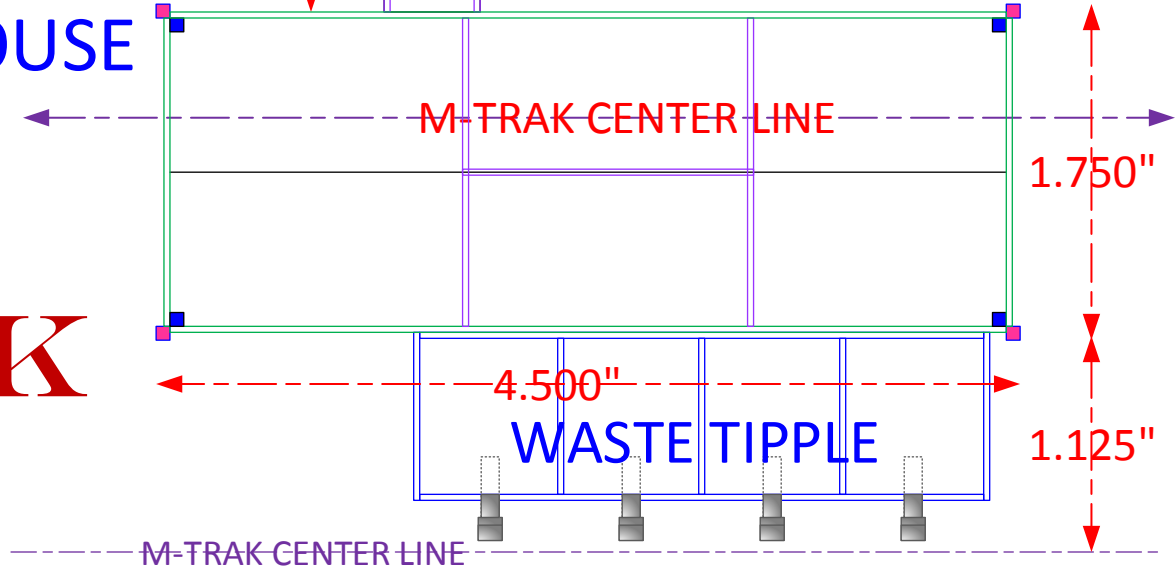

Kit Design by The N Scale Architect.
All Rights Reserved 2016.

ORE HOUSE

PLAN VIEW

ELKTON CREEK SMELTER