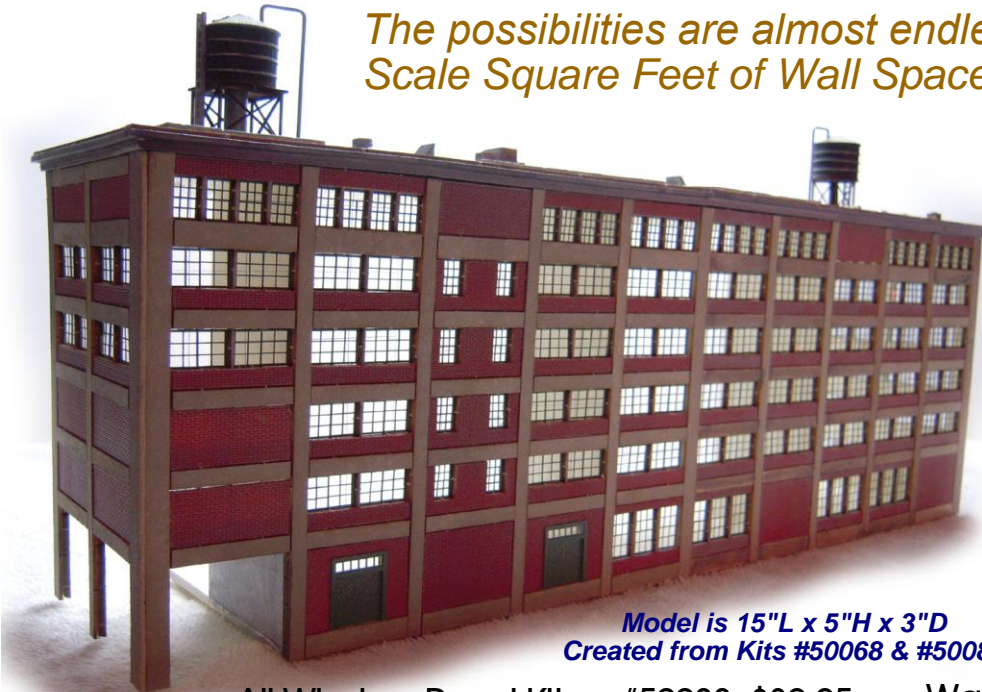

# MODEL BUILDER'S SUPPLY LINE™

## CURTAIN WALL PANEL SYSTEM

The possibilities are almost endless... 6,500+ **N-SCALE**  
Scale Square Feet of Wall Space in Each Kit !!!

Model is 15"L x 5"H x 3"D  
Created from Kits #50068 & #50088

Multi-story, flats, low-relief  
& 3-D models...  
Infinite horizontal and  
vertical expansion...  
Self-stick laser-cut brick &  
concrete elements...  
100's of window, door,  
brick & pass-thru options...