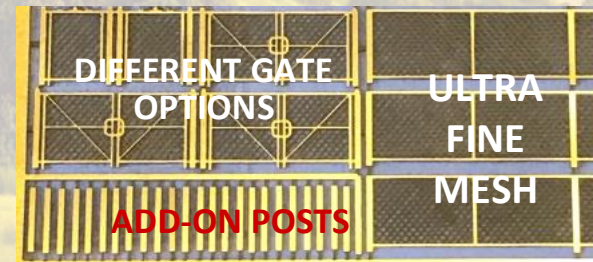

SPLIT RAIL
550' #61063

BARBED WIRE 550' #61064

250' #61044 or 550' #61052

250' #61045 or 550' #61053

250' #61049 or 550' #61056

250' #61046 or 550' #61054

250' #61068 or 550' #61074

250' #61047 or 550' #61055

250' #61050 or 550' #61057

550' w/GRATES #61051 \$26.95

620' 3 STYLES #61072 \$22.95

INDUSTRIAL RAILING

450' w/STAIRS #61067

12' SECURITY 275' #61065

4' CHAIN LINK 550' #61066

C-THRU GRATE PANELS

PANELS & BRACES #61073

250' PACKS - \$15.95 or Two for \$27.95*
275'-550' PACKS - \$19.95 or Two for \$35.95*

*DIRECT SALE ONLY
EXCLUDES #61051/#61072
INCLUDES USA SHIPPING

THENARCH.COM

607-746-8416

thenarch.com@gmail.com