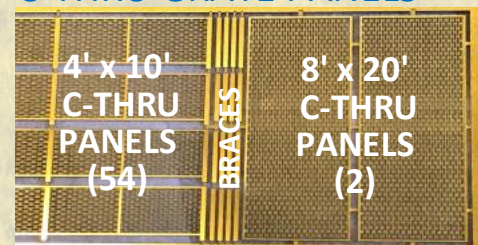

SPLIT RAIL
550' #61063

BARBED WIRE 550' #61064

250' #61044 or 550' #61052

250' #61045 or 550' #61053

250' #61049 or 550' #61056

250' #61046 or 550' #61054

250' #61068 or 550' #61074

250' #61047 or 550' #61055

250' #61050 or 550' #61057

550' w/GRATES #61051 \$26.95

620' 3 STYLES #61072 \$22.95

INDUSTRIAL RAILING

450' w/STAIRS #61067

12' SECURITY 275' #61065

4' CHAIN LINK 550' #61066

C-THRU GRATE PANELS

PANELS & BRACES #61073

250' PACKS - \$15.95 or Two for \$27.95*
275'-550' PACKS - \$19.95 or Two for \$35.95*

*DIRECT SALE ONLY
EXCLUDES #61051/#61072
INCLUDES USA SHIPPING

THENARCH.COM

607-746-8416

thenarch.com@gmail.com