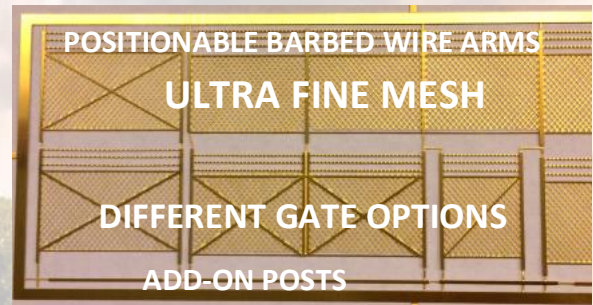

SPLIT RAIL
550' #61063

BARBED WIRE 550' #61064

250' #61044 or 550' #61052

250' #61045 or 550' #61053

250' #61049 or 550' #61056

250' #61046 or 550' #61054

250' #61068 or 550' #61074

250' #61047 or 550' #61055

250' #61050 or 550' #61057

550' w/GRATES #61051 \$26.95

620' 3 STYLES #61072 \$22.95

INDUSTRIAL RAILING

450' w/STAIRS #61067

12' SECURITY 275' #61065

4' CHAIN LINK 550' #61066

C-THRU GRATE PANELS

PANELS & BRACES #61073

250' PACKS - \$15.95 or Two for \$27.95*
275'-550' PACKS - \$19.95 or Two for \$35.95*

*DIRECT SALE ONLY
EXCLUDES #61051/#61072
INCLUDES USA SHIPPING

THENARCH.COM

607-746-8416

thenarch.com@gmail.com