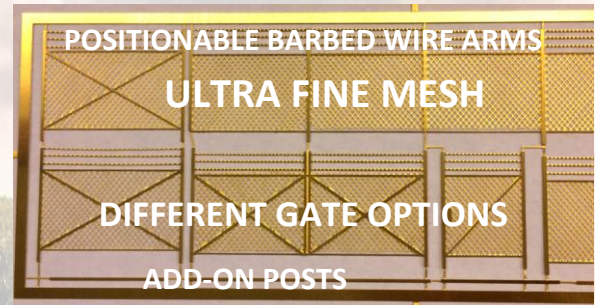

SPLIT RAIL
550' #61063

BARBED WIRE 550' #61064

250' #61044 or 550' #61052

250' #61045 or 550' #61053

250' #61049 or 550' #61056

250' #61046 or 550' #61054

250' #61068 or 550' #61074

250' #61047 or 550' #61055

250' #61050 or 550' #61057

550' w/GRATES #61051 \$26.95

620' 3 STYLES #61072 \$22.95

INDUSTRIAL RAILING

450' w/STAIRS #61067

12' SECURITY 275' #61065

4' CHAIN LINK 550' #61066

C-THRU GRATE PANELS

PANELS & BRACES #61073

250' PACKS - \$11.95 or Two for \$21.95 (#61069)*
275'-550' PACKS - \$19.95 or Two for \$35.95 (#61070)*

*DIRECT SALE ONLY
EXCLUDES #61051/#61072
INCLUDES USA SHIPPING