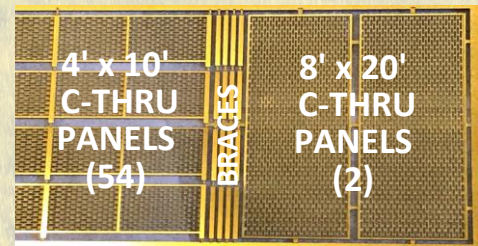

250' #61050 or 550' #61057

550' w/GRATES #61051 \$26.95

620' 3 STYLES #61072 \$22.95

INDUSTRIAL RAILING

450' w/STAIRS #61067

12' SECURITY 275' #61065

4' CHAIN LINK 550' #61066

C-THRU GRATE PANELS