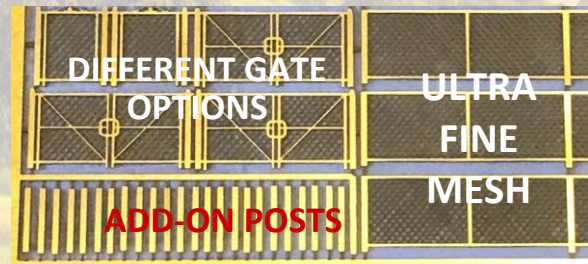

SPLIT RAIL
550' #61063

BARBED WIRE 550' #61064

250' #61044 or 550' #61052

250' #61045 or 550' #61053

250' #61049 or 550' #61056

250' #61046 or 550' #61054

250' #61068 or 550' #61074

250' #61047 or 550' #61055

250' #61050 or 550' #61057

550' w/GRATES #61051 \$26.95

620' 3 STYLES #61072 \$22.95

INDUSTRIAL RAILING

450' w/STAIRS #61067

12' SECURITY 275' #61065

4' CHAIN LINK 550' #61066

C-THRU GRATE PANELS

PANELS & BRACES #61073

250' PACKS - \$11.95 or Two for \$21.95 (#61069)*
275'-550' PACKS - \$19.95 or Two for \$35.95 (#61070)*

*DIRECT SALE ONLY
EXCLUDES #61051/#61072
INCLUDES USA SHIPPING