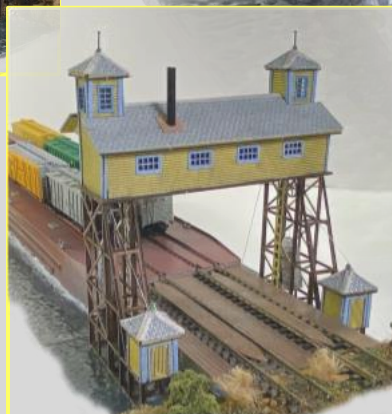

Racquette Lake V2.0 Navigation Company

& THE HUDSON CARFLOAT !!!

#10060
\$64.95
4 1/4" L X
4" W x 5" H
N-SCALE

LASER-CUT MULTI-MEDIA KITS...
SIMPLE TWO-TRACK DESIGN...
FULLY SUPPORTED WATERLINE
MODELS !!!

TRACK NOT
INCLUDED

NO HAND-LAID TRACK
REQUIRED... BOTH KITS
USE STANDARD CODE
80 TRACK !!!

#10061 \$44.95
12 1/4" L X 3" W X 1" H

HOLDS UP TO SIX(6)
50' FREIGHT CARS !!!

FREIGHT CARS
NOT INCLUDED

THENARCH.COM 607-746-8416