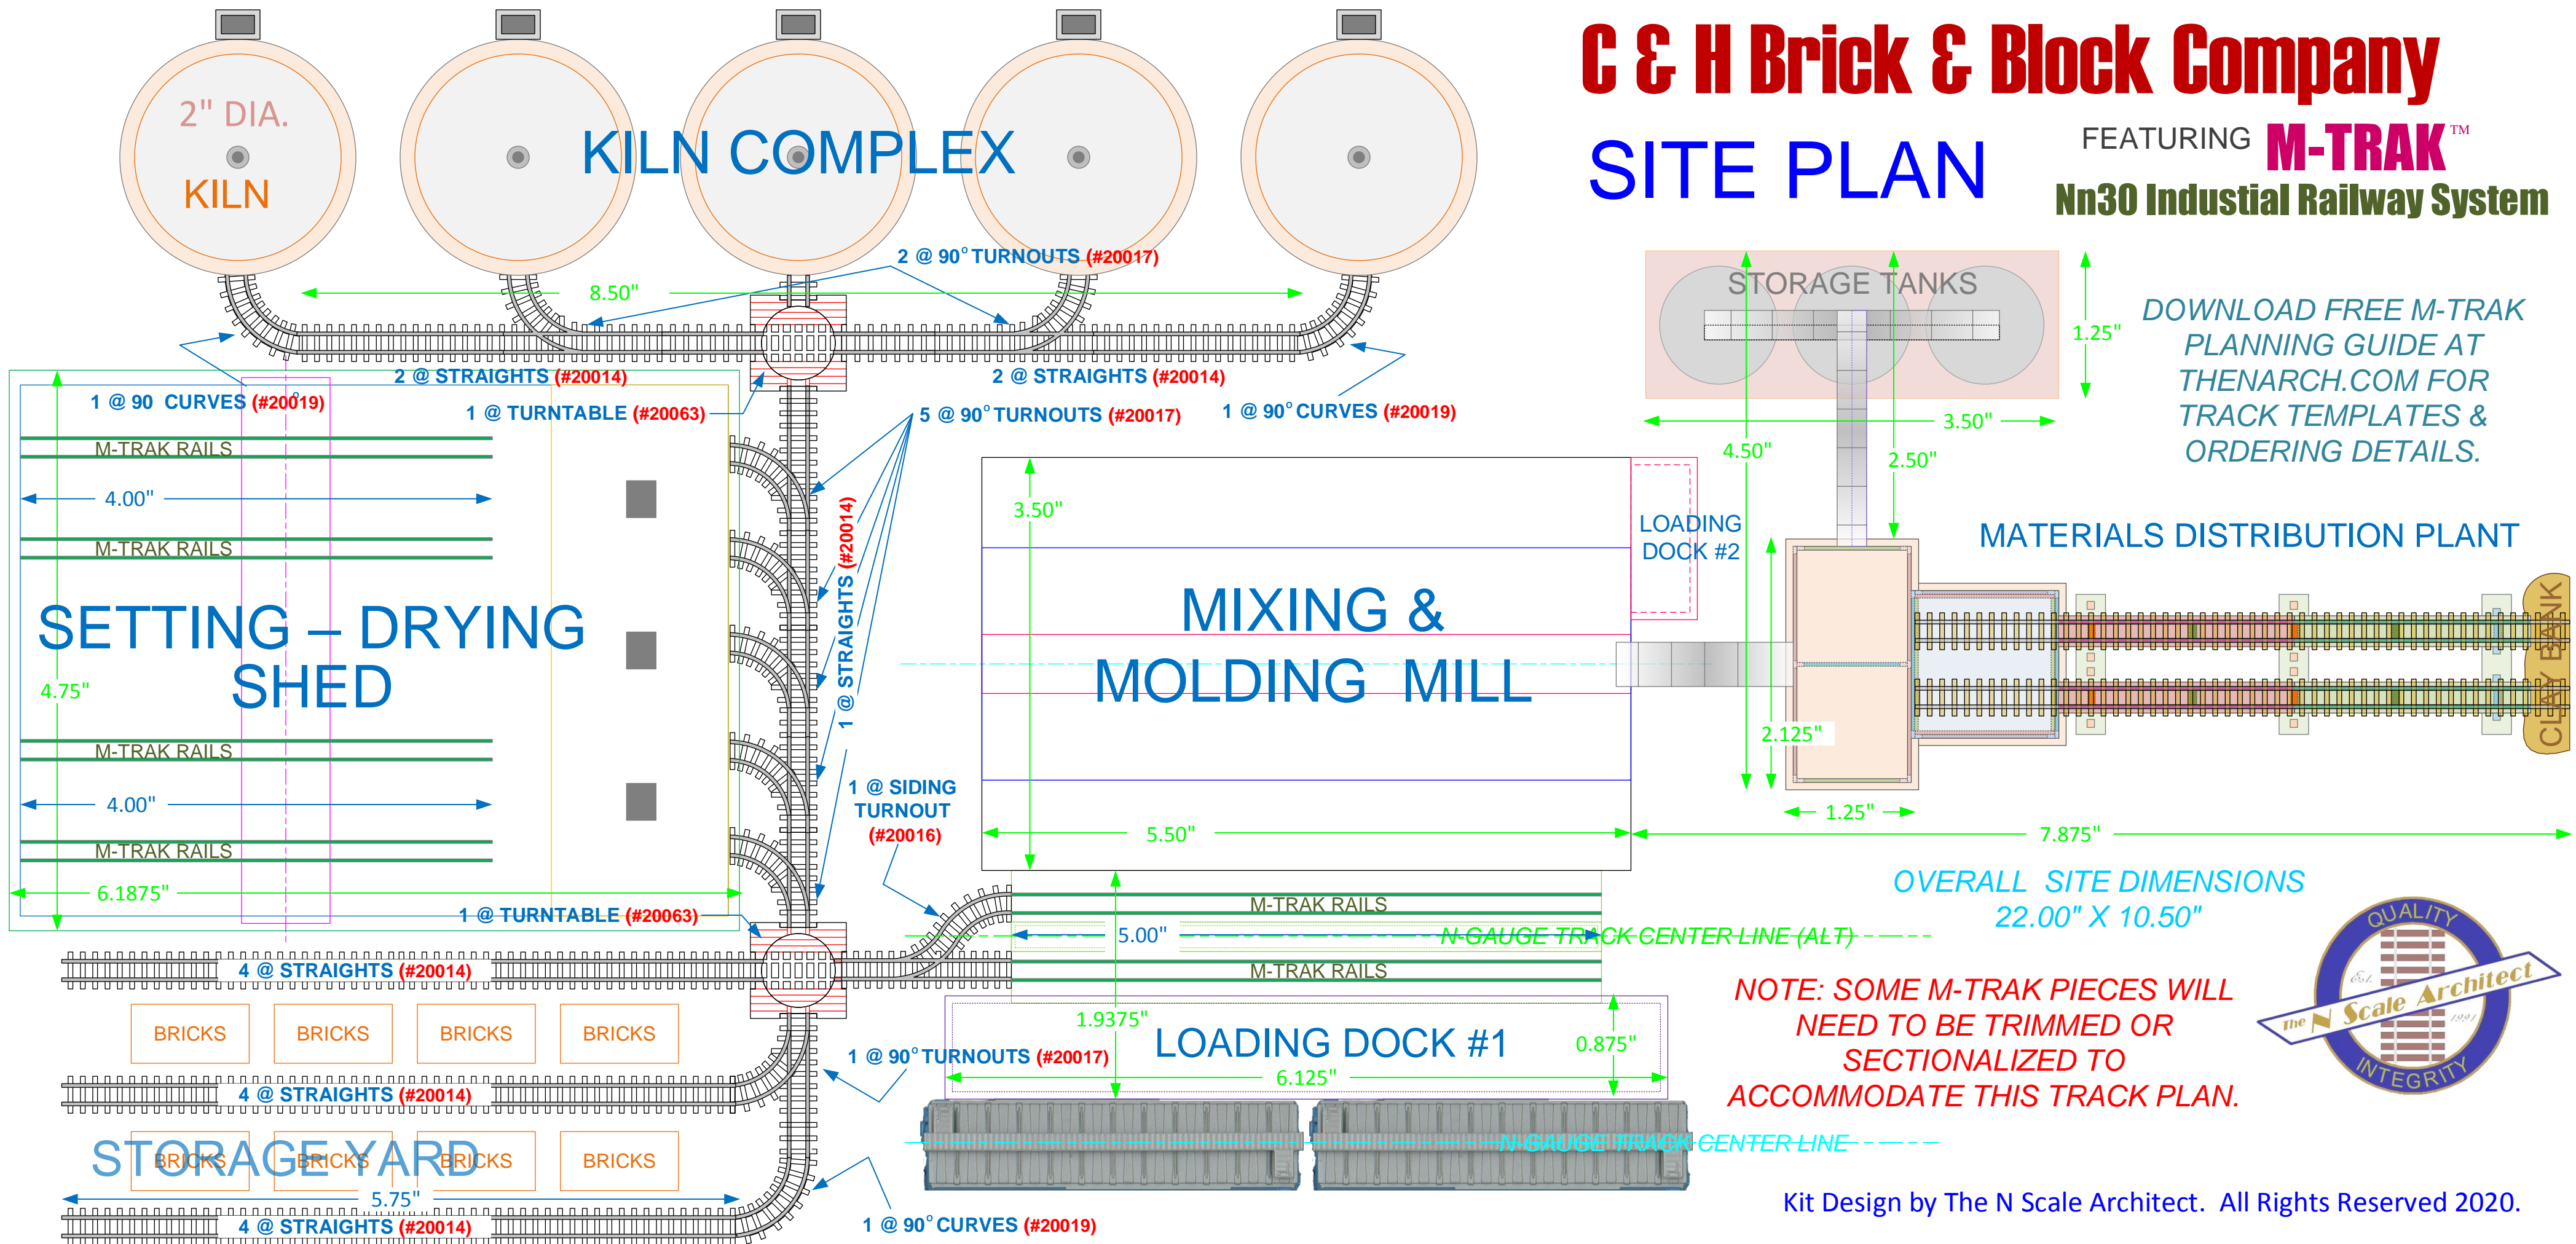

C & H Brick & Block Company

SITE PLAN

FEATURING **M-TRAK™**
Nn30 Industrial Railway System

DOWNLOAD FREE M-TRAK
PLANNING GUIDE AT
THEARCH.COM FOR
TRACK TEMPLATES &
ORDERING DETAILS.

**NOTE: SOME M-TRAK PIECES WILL
NEED TO BE TRIMMED OR
SECTIONALIZED TO
ACCOMMODATE THIS TRACK PLAN.**