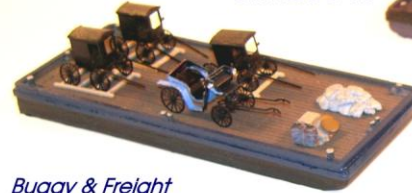

Located at the
junction of the
B & M's East-
West Mainline &
Troy Branch.

HO SCALE
HARRIS TOWER

#40013
\$139.95

Includes
Harrisburg
Yard Map

THENARCH.COM thenarch.com@gmail.com 607-746-8416

Nansen Street Models

Z SCALE From The N Scale Architect

Boats for work and
pleasure in Z Scale...

Flat Deck Barge Kit
Single Piece Resin Casting
Item: 30053 Retail: \$15.95

Just Paint
& Place !!!

Buggy & Freight
Loads Available Separately