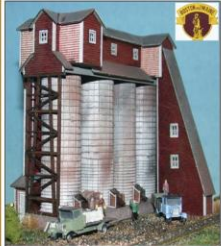

WILLIAMSTOWN COAL
Item: 10003 Model: WCN003
Retail: $99.95 Area: 5"(L) x 3½"(W) x 4"(H)