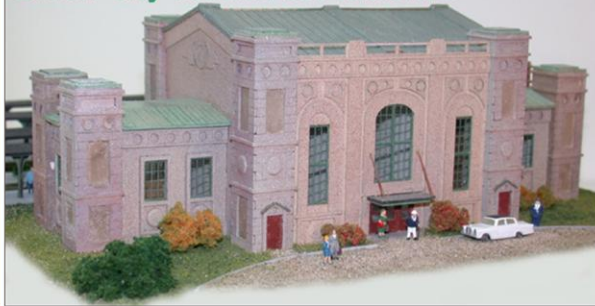

Self-Stick Brick Work !!!!

Item: 10010 Model: HMN010
Retail: \$69.95
Area: 7"(L)x 4"(W)x 3"(H)

Union City Station & Platforms

Item: 10900 Model: UCS900
Retail: \$85.95
Area: 11"(W) x 8"(L) x 5"(H)

Platforms Only
Item: 10901 Model: UCP901
Retail: \$24.95
Two(2) 11" Platforms