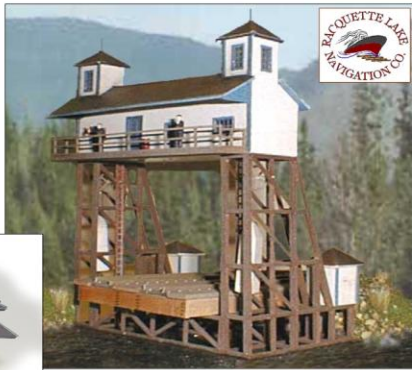

Lehigh Valley Standard Tower

Item: 10009 Model: LVR009
Retail: \$49.95
Area: 1"(L) x 2"(W) x 2"(H)

N SCALE

Racquette Lake Navigation Company

Item: 10999
Model: RLN999
Retail: \$59.95
Area: 4½"(W) x
4½"(L) x 4"(H)