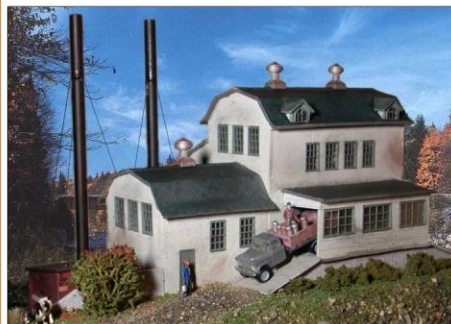

Item: 10703 Model: QME703 Retail: \$54.95 Area: 10"(L) x 5"(W) x 1"(H)

Coal, water, sand & cinders !!!

Six(6) Structures !!!

Rail-to-trailer, trailer-to-trailer or rail-to-rail transfer

Somerville Junction

Item: 10103 Model: SVJ103 Retail: \$68.95

SHEFFIELD FARMS CREAMERY

Item: 10502 Model: SFM502
Retail: \$69.95 Area: 6"(L)x 4"(W)x 4"(H)

RODE-A-WAY TRANSFER

Item: 10503 Model: RTC503
Retail: \$59.95 Area: 7"(L)x 5"(W)x 3"(H)