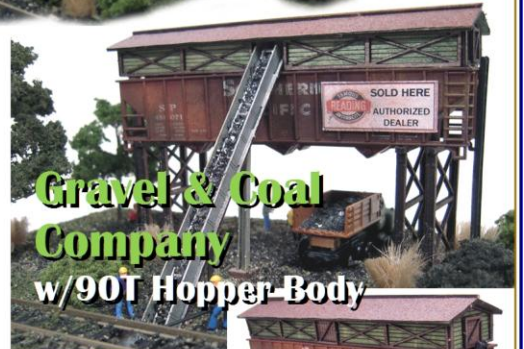

Gravel & Coal Company w/90T Hopper-Body

#10030 $35.95