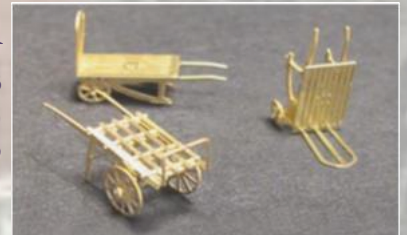

Wheel Barrow & Track Tools (GWR)

#96696 \$7.95

SR/LSWR Benches, Barrows & Carts

Two(2) Sets (S1V)
#96610 \$10.95

Baggage Carts & Hand Trucks

Set of Two(2)
#96601 \$12.95

Wheel Barrow, Shovels & Tools

#96648 \$7.95

SR Plank Benches & Carts

Two(2) Sets (S2V) #96612 \$10.95

LNER/GER Luggage Carts

Set of Three(3)
#96618 \$8.95

LNER Benches(3), Barrow & Carts

#96620 \$10.95

LMS/LNWR Platform Seats

Set of Three(3) #96644 \$8.95