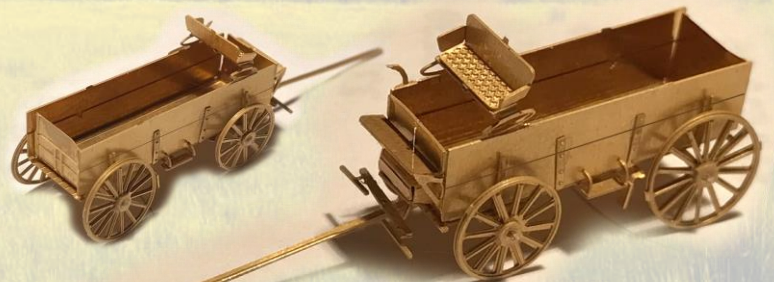

Wind Mill Water Pump

#96707 \$22.95

HEIGHT: 3"
BASE: 1/2" X 1/2"
TOP: 3/4" X 1 1/4"

Farmer's Tip Cart

#96705 \$12.95

#96703 \$14.95

Amish Buggy

IHC Farm Wagon