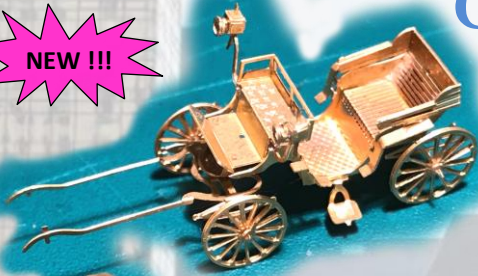

Etched Making A Scene

Central Park Carriage

Finely Detailed Etched Brass Kits...
Assemble in about One Hour...
Illustrated Instructions...
No Soldering or Special Tools...
Just Snip, Fold & Glue !!!

Elegant Details &
Roof Cover
#96657 \$16.95