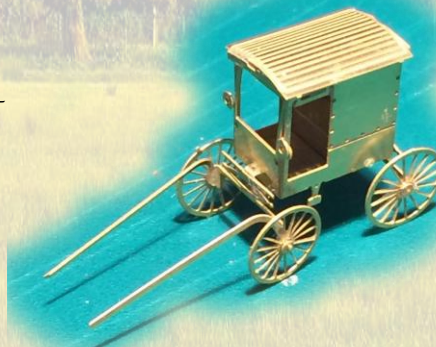

GRAVE STONES & CRUP

SET OF 25 #90038 RETAIL: $11.95