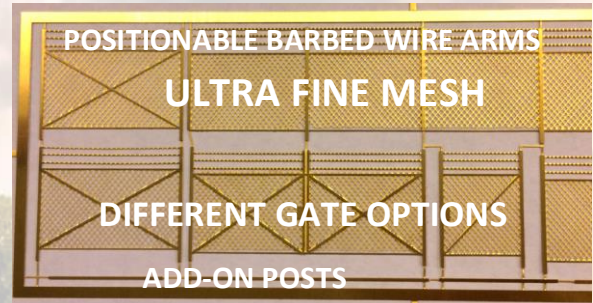

250' #61047 or 550' #61055

STOCKYARD

250' #61050 or 550' #61057

HAIRPIN

W/GRATES &
MANHOLE COVERS

550' w/GRATES #61051 \$26.95

CROSS BAR

620' 3 STYLES #61072 \$22.95

INDUSTRIAL RAILING

STAIR
RAILINGS

ADD-ON POSTS

2-PIPE
BUILDING
CODE
COMPLIANT

450' w/STAIRS #61067

12' SECURITY 275' #61065

POSITIONABLE BARBED WIRE ARMS

ULTRA FINE MESH

DIFFERENT GATE OPTIONS

ADD-ON POSTS

4' CHAIN LINK 550' #61066

DIFFERENT GATE
OPTIONS

ULTRA
FINE
MESH

ADD-ON POSTS

C-THRU GRATE PANELS

4' x 10'
C-THRU
PANELS
(54)