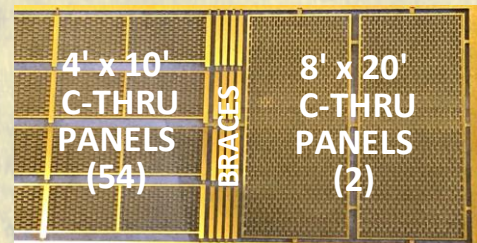

DIFFERENT GATE OPTIONS

ADD-ON POSTS

4' CHAIN LINK 550' #61066

DIFFERENT GATE
OPTIONS

ULTRA
FINE
MESH

ADD-ON POSTS

C-THRU GRATE PANELS

4' x 10'
C-THRU
PANELS
(54)