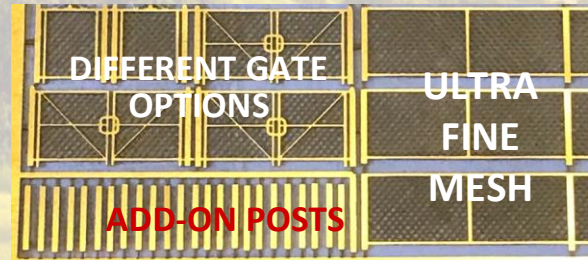

INDUSTRIAL RAILING

STAIR
RAILINGS

ADD-ON POSTS

2-PIPE
BUILDING
CODE
COMPLIANT

450' w/STAIRS #61067

12' SECURITY 275' #61065

POSITIONABLE BARBED WIRE ARMS

ULTRA FINE MESH

DIFFERENT GATE OPTIONS

ADD-ON POSTS

4' CHAIN LINK 550' #61066

DIFFERENT GATE
OPTIONS

ULTRA
FINE
MESH

ADD-ON POSTS

C-THRU GRATE PANELS

4' x 10'
C-THRU
PANELS
(54)