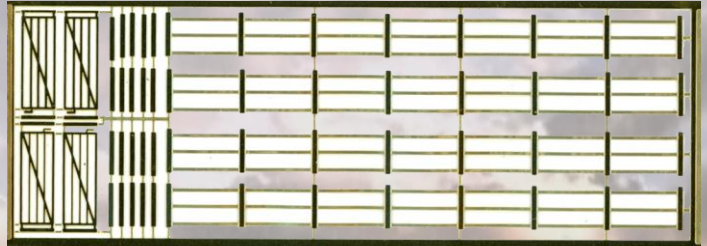

MODEL BUILDER'S SUPPLY LINE

Z_SCALE PHOTO-ETCHED FENCE

NEW 3-D TOOLING...
ULTRA FINE MESH...
ADD-ON POST DETAILS...
REALISTIC WOOD TEXTURE...
MULTIPLE GATE OPTIONS...
240' to 420' LENGTHS...

ONLY \$14.95 PER PACK !!!

3-Rail Corral - 240' w/Gates & Posts #61075

3-Strand Barbed Wire - 240' w/Posts #61077

3-D BARK & LOG DETAIL

Split Rail - 240' w/Front & Rear Posts #61076

ULTRA FINE MESH & MULTIPLE GATES

4' Chain Link 240' w/Gates & Posts #61079

ULTRA FINE MESH & 3-D WIRE

12' Security 140' w/Gates & Posts #61078

Industrial 240' w/Stair Railing & Posts #61080

C-Thru Grating 350' w/4' x 6' Panels #61081

Spear Point 350' w/3-D Points #61082

Cross Bar 420' w/Three(3) Sizes #61083

TWO-FUR Z_SCALE FENCE SPECIAL
Choice of Two Pack \$27.95 #61084*

* DIRECT SALE ONLY. APPLIES TO
ONLY Z_SCALE FENCE STYLES.
INCLUDES USA SHIPPING.