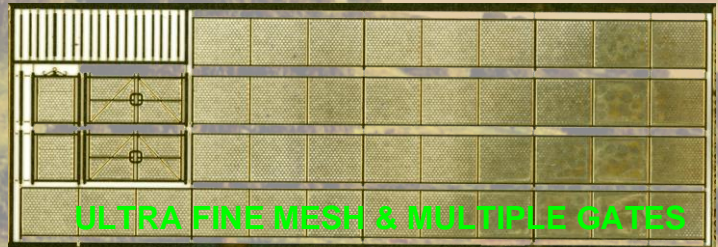

MODEL BUILDER'S SUPPLY LINE

Z_SCALE PHOTO-ETCHED FENCE

NEW 3-D TOOLING...
ULTRA FINE MESH...
ADD-ON POST DETAILS...
REALISTIC WOOD TEXTURE...
MULTIPLE GATE OPTIONS...
240' to 420' LENGTHS...

ONLY \$14.95 PER PACK !!!

3-Rail Corral - 240' w/Gates & Posts #61075

3-Strand Barbed Wire - 240' w/Posts #61077

3-D BARK & LOG DETAIL

Split Rail - 240' w/Front & Rear Posts #61076

ULTRA FINE MESH & MULTIPLE GATES

4' Chain Link 240' w/Gates & Posts #61079

ULTRA FINE MESH & 3-D WIRE

12' Security 140' w/Gates & Posts #61078

Industrial 240' w/Stair Railing & Posts #61080

C-Thru Grating 350' w/4' x 6' Panels #61081

Spear Point 350' w/3-D Points #61082

Cross Bar 420' w/Three(3) Sizes #61083

TWO-FUR Z_SCALE FENCE SPECIAL
Choice of Two Pack \$27.95 #61084*

* DIRECT SALE ONLY. APPLIES TO
ONLY Z_SCALE FENCE STYLES.
INCLUDES USA SHIPPING.