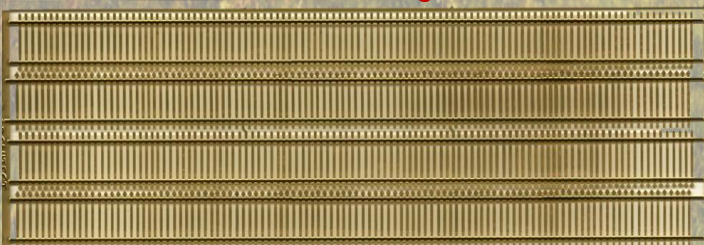

3-Rail Corral - 240' w/Gates & Posts #61075

3-Strand Barbed Wire - 240' w/Posts #61077

3-D BARK & LOG DETAIL

Split Rail - 240' w/Front & Rear Posts #61076

ULTRA FINE MESH & MULTIPLE GATES

4' Chain Link 240' w/Gates & Posts #61079

ULTRA FINE MESH & 3-D WIRE

12' Security 140' w/Gates & Posts #61078

Industrial 240' w/Stair Railing & Posts #61080

C-Thru Grating 350' w/4' x 6' Panels #61081

Spear Point 350' w/3-D Points #61082

Cross Bar 420' w/Three(3) Sizes #61083

TWO-FUR Z_SCALE FENCE SPECIAL
Choice of Two Pack \$27.95 #61084*

* DIRECT SALE ONLY. APPLIES TO
ONLY Z_SCALE FENCE STYLES.
INCLUDES USA SHIPPING.